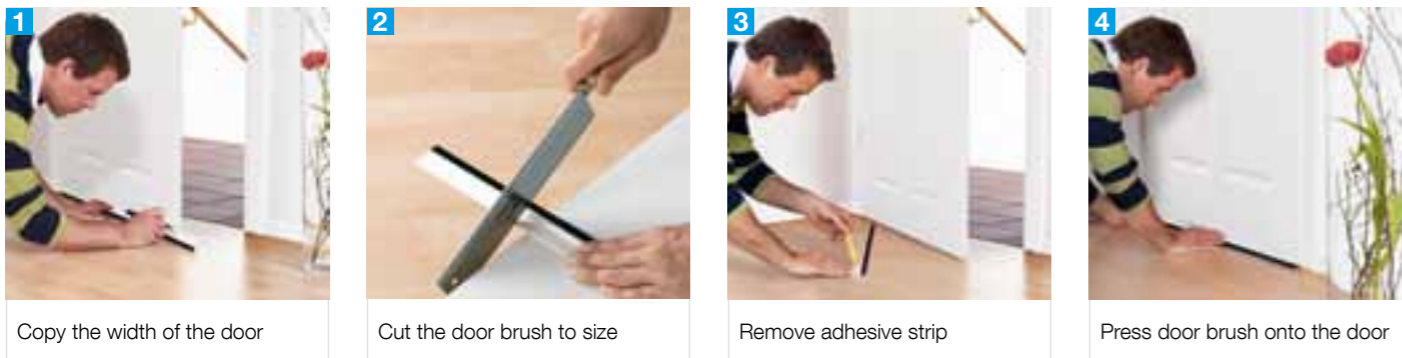

Application of tesamoll® door-to-floor brushes:

Code	Description	Colour	Packaging	m	mm	for gaps up to mm	Units per inner	Units per outer
05405	Door-to-floor brush COMFORT	white	plastic bag	1	40	15	-	5
05405	Door-to-floor brush COMFORT	brown	plastic bag	1	40	15	-	5
05405	Door-to-floor brush COMFORT	steel design	plastic bag	1	40	15	-	5
05403	Door-to-floor brush FOR TEXTILES	white	plastic bag	1	43	15	-	5
05403	Door-to-floor brush FOR TEXTILES	brown	plastic bag	1	43	15	-	5
05403	Door-to-floor brush FOR TEXTILES	transparent	plastic bag	1	43	15	-	5
05433	Door-to-floor brush STANDARD	white	plastic bag	1	37	12	-	5
05433	Door-to-floor brush STANDARD	beige	plastic bag	1	37	12	-	5
05433	Door-to-floor brush STANDARD	light brown	plastic bag	1	37	12	-	5
05433	Door-to-floor brush STANDARD	brown	plastic bag	1	37	12	-	5
05433	Door-to-floor brush STANDARD	transparent	plastic bag	1	37	12	-	5

tesamoll® Door-to-floor Double Roll

05418

tesamoll® double roll stops cold, draughts and dust. Can be easily pushed under the door.

- Suitable for smooth flooring surfaces like parquet, wooden or tile floors
- For gaps of up to 22mm
- No adhesive